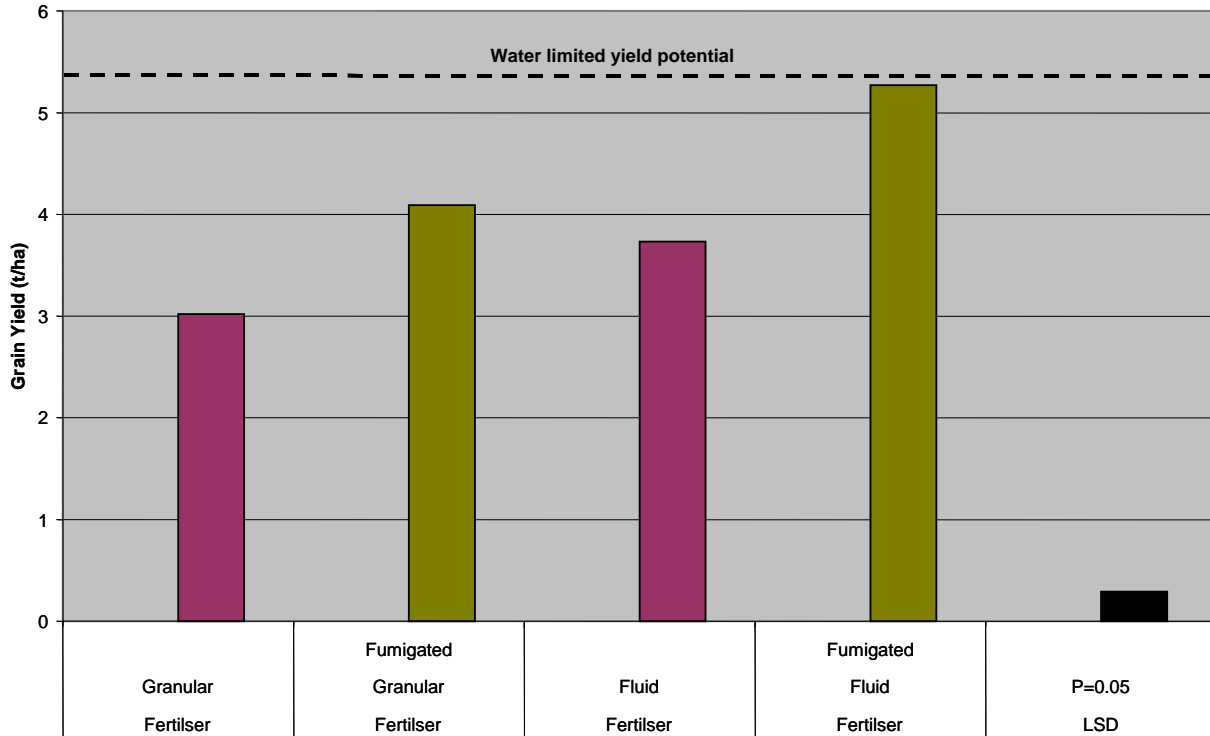

Figure 1: Yield Response in barley to fertiliser type and fumigation - Streaky Bay, S.A. 2003

Figure 2: Decline in Rhizoctonia Root Damage in Direct Drilled Wheat at Avon over the Period 1982-2004